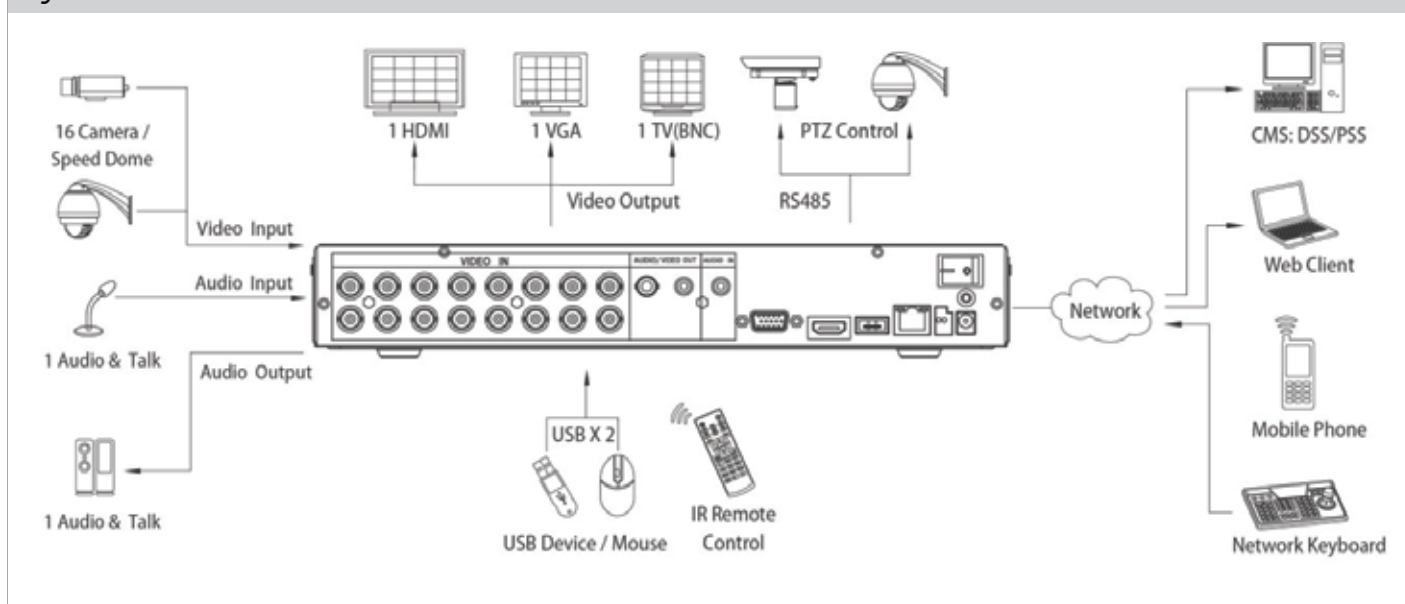

Network	
Ethernet	RJ-45 port (10/100M)
Network Function	HTTP, IPv4/IPv6, TCP/IP, UPNP, RTSP, UDP, SMTP, NTP, DHCP, DNS, PPPOE, DDNS, FTP, IP Filter
Max. User Access	128 users
Smart Phone	iPhone, iPad, Android, Windows Phone

Storage	
Internal HDD	1 SATA port, up to 4TB

Auxiliary Interface	
USB	2 ports (1 Rear), USB2.0
RS485	PTZ control

General	
Power Supply	DC12V/2A
Power Consumption	10W(without HDD)
Working Environment	-10°C ~+55°C /10%~90%RH / 86~106kpa
Dimension(W×D×H)	Mini 1U, 325mm×245mm×45mm
Weight	1.5KG(without HDD)

System Connection

www.visilex.com